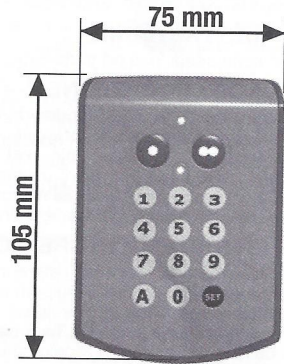

+ 60°C

- 20°C

IP 54

433.42 MHz

3 Vdc

3V  
CR 2450  
+

5046086

HOME  
MOTION BY